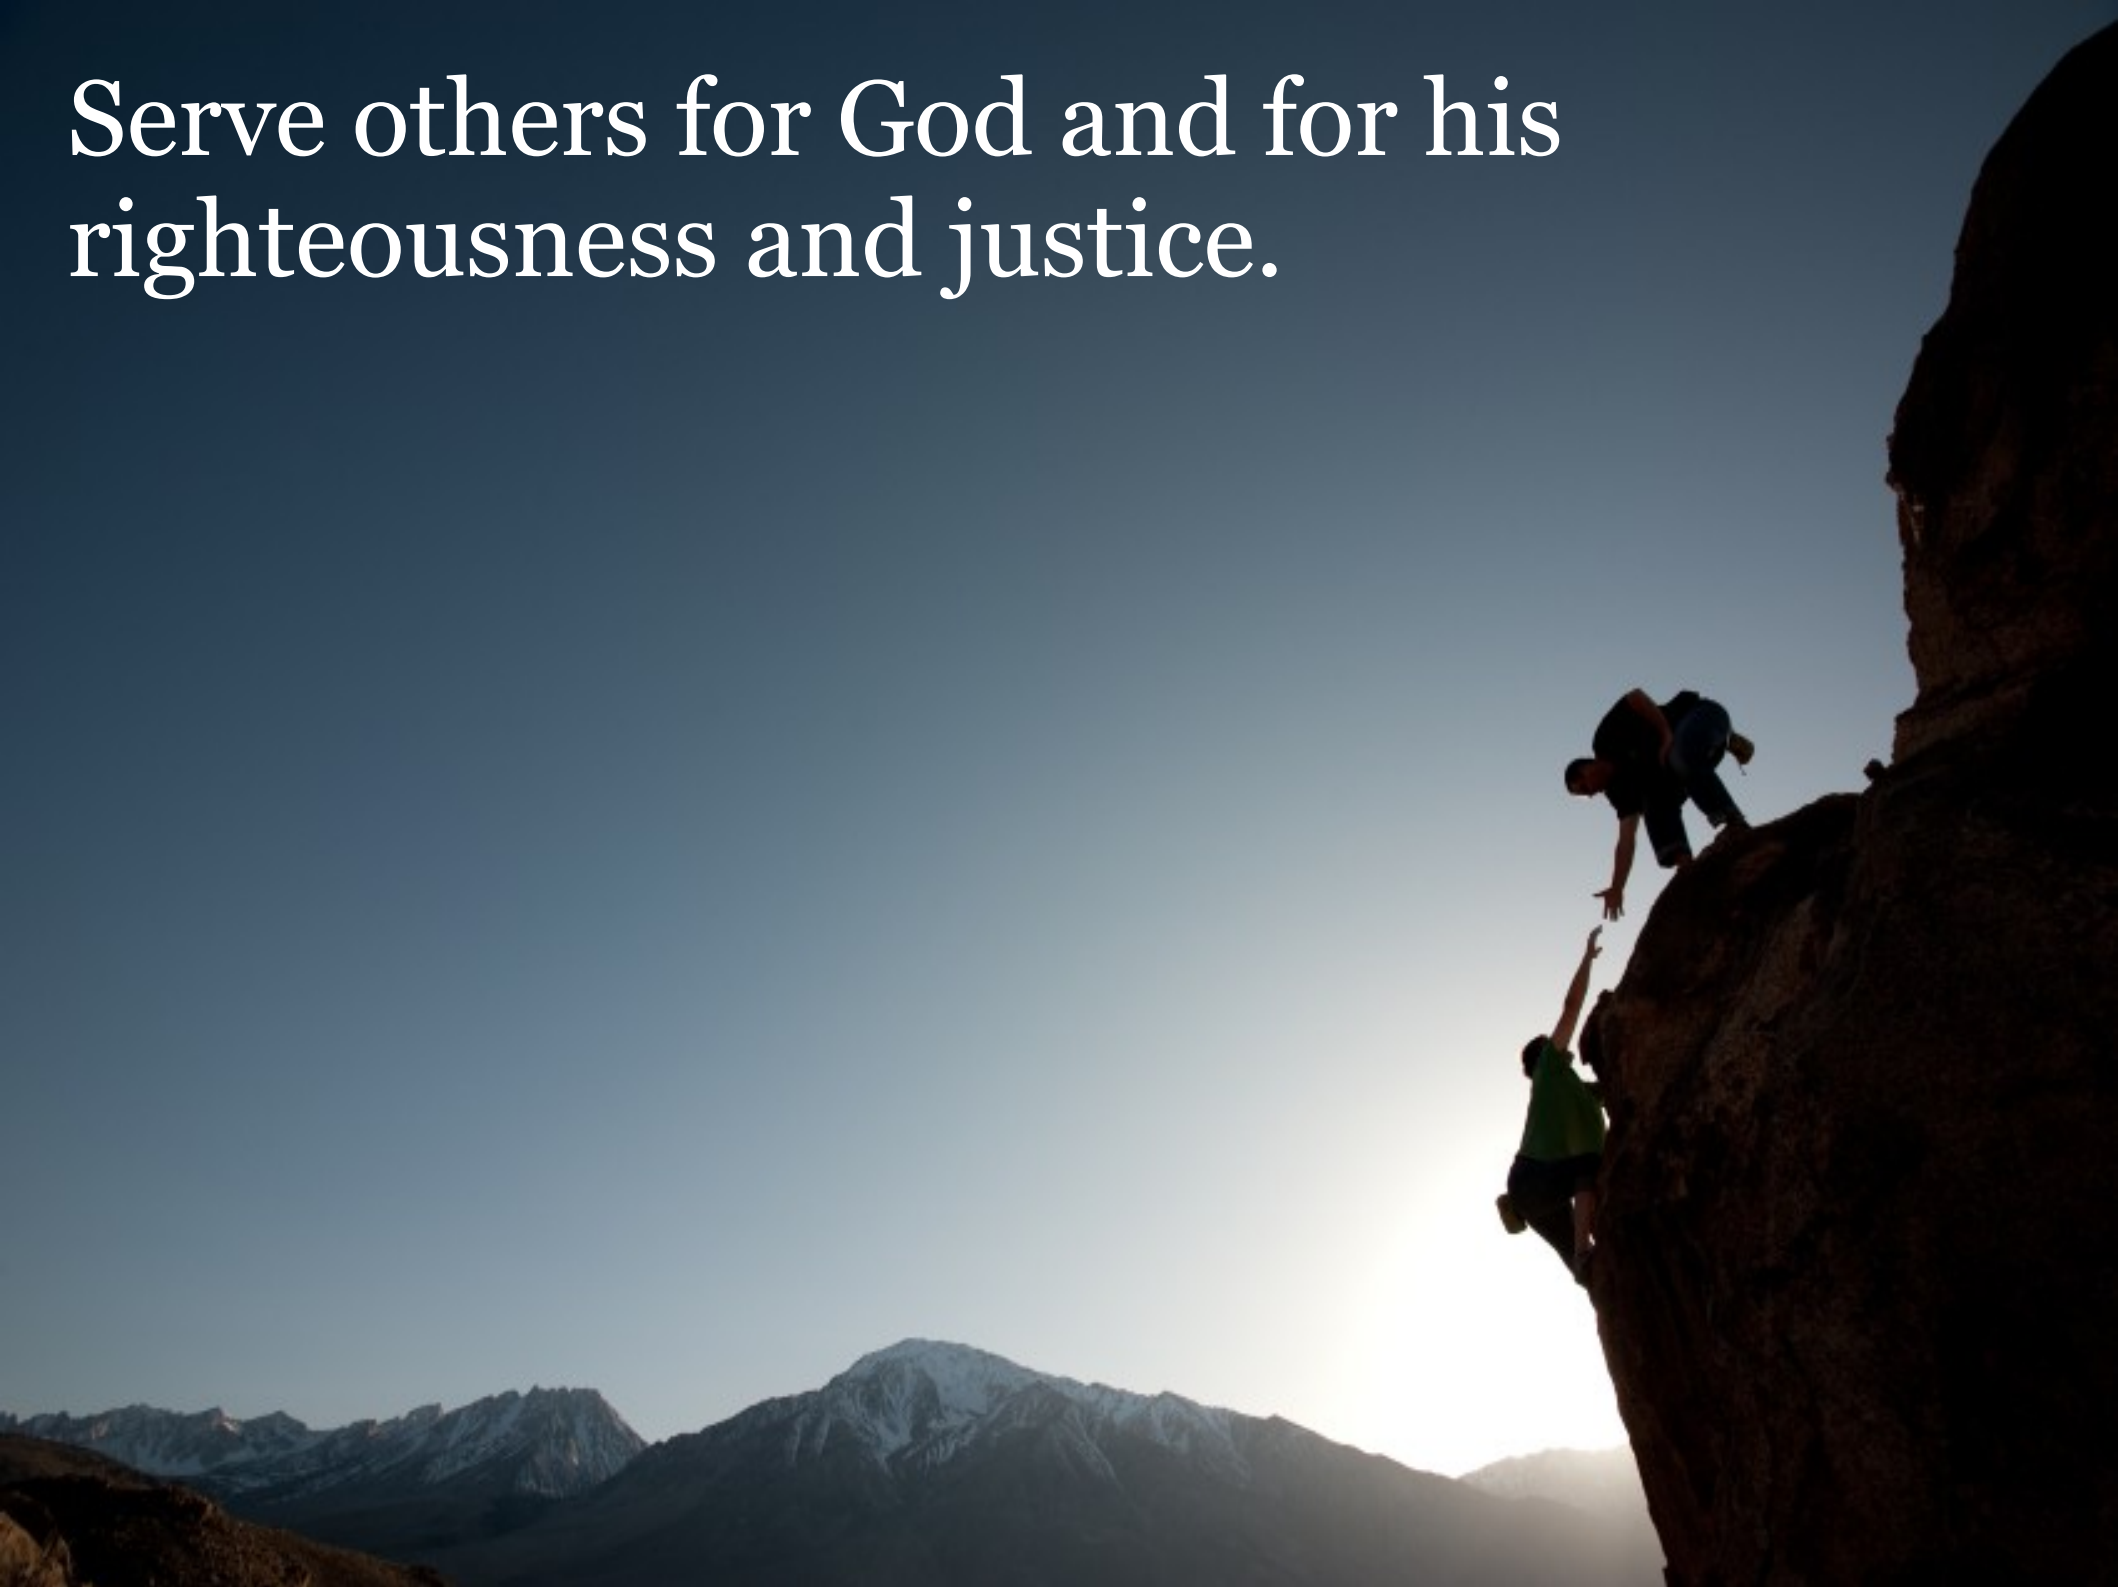

A green highway sign with rounded corners and a white border, mounted on a metal lattice structure. The sign is set against a clear blue sky. The text on the sign is white and reads: "Many of us believe that wrongs aren't wrong if they are done by nice people like ourselves. ~ Author Unknown".

**Our message needs to be one of
hope, not judgment.**

Our message needs to be seen in our actions towards others.

JUSTICE

**Our message needs to be
based in God's dream of
justice and righteousness.**

Serve others for God and for his
righteousness and justice.

A gravel path winds through a forest. On the left, there is a large bush with red flowers and green leaves. On the right, there is a smaller bush with green leaves. The path is made of light-colored gravel and leads into the distance, surrounded by tall trees with green foliage.

How would this church be different
if we focused on God's justice and
righteousness?

“Therefore, I urge you, brothers and sisters, in view of God's mercy, to offer your bodies as a living sacrifice, holy and pleasing to God—this is true worship.”